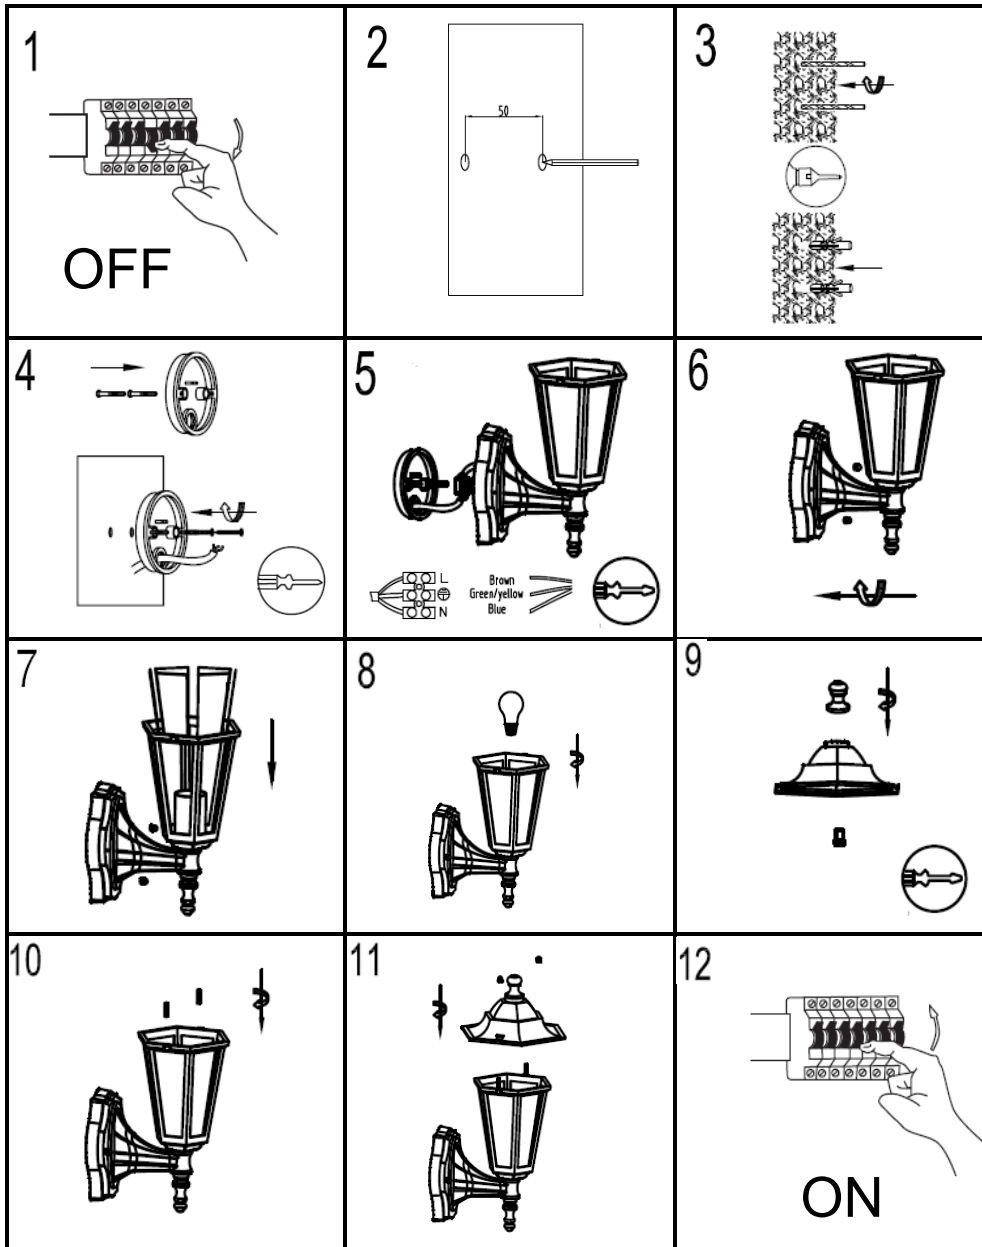

LUTEC

LUTEC Europe NV
 Ruiterschool 14
 B-2930 Brasschaat - Belgium
 +32 3 284 51 62
 info@lutec-europe.com
 www.lutec.com

 Lutec UK (for UK and Ireland) sales@lutecuk.com +44 (0)1992 760870
 www.lutec.com/services/global-network